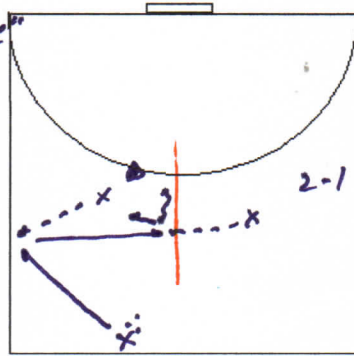

~~Anna Kibben (TW)~~

Di 17.4o-19.4o-Weyer

B1 Halle 18.oo-19.3o
RK - MQ

Mi 17.5o-18.3o-KuRa

Athl. 17.5o-18.3o
AS

Do 16.4o-18.4o-Weyer

15.01. Halle 17.oo-18.3o
RK - MQ - TK - AR - JAK

Fr 18.3o-20.1o-GHZ

Halle 18.45-20.oo
RK - MQ

Q/S auflegen