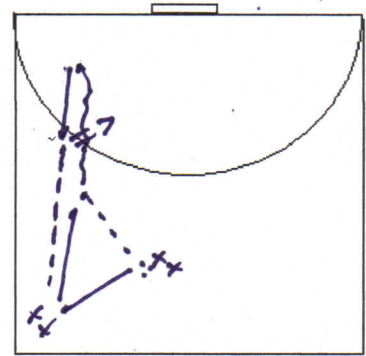

~~Anna Kibben (TW)~~

Di 17.4o-19.4o-Weyer

B1 Halle 18.oo-19.3o
RK - MQ

Mi 17.5o-18.3o-KuRa

Athl. 17.5o-18.3o
AS

Do 16.4o-18.4o-Weyer

15.01. Halle 17.oo-18.3o
RK - MQ - TK - AR - JAK

Fr 18.3o-20.1o-GHZ

Halle 18.45-20.oo
RK - MQ

Q/S auflegen