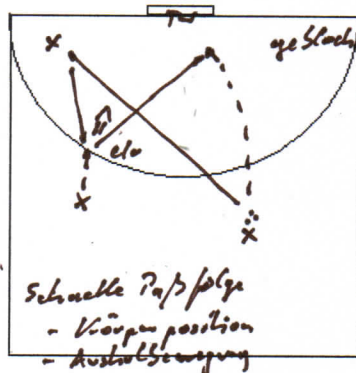

Do 15.45-18.15-GHZ

C1 Halle 15.45-17.30
Athl. 17.30-18.15
RK - RO - NG (Ath)
RK - KH