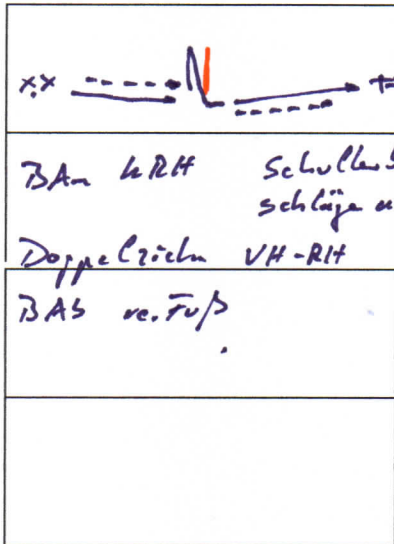

Di 15.40-17.45-GHZ

Halle 15.45-17.00
Athl 17.00-17.45
RK - LiB - LK - JK (Ath)

Sa 9.30-11.30-GHZ

Halle 9.30-11.00
Athl 11.00-11.30
SH - TD - MS - JK (Ath)

27.01.

Aufbau

Handwritten notes on the right side of the diagram, including 'x-x' and 'N'.