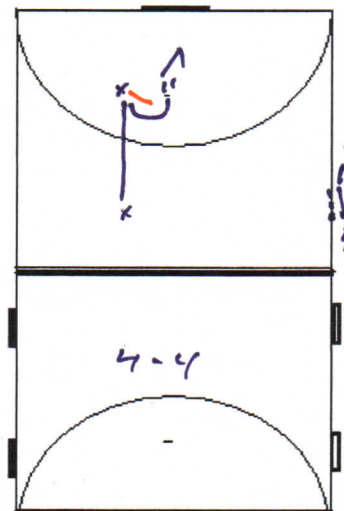

Di 15.40-17.45-GHZ

Halle 15.45-17.00
Athl 17.00-17.45
RK - LiB - LK - JK (Ath)

Sa 9.30-11.30-GHZ

Halle 9.30-11.00
Athl 11.00-11.30
SH - TD - MS - JK (Ath)

27.01.

Aufbau

Handwritten notes on the right side of the diagram, including 'x-x' and 'N'.