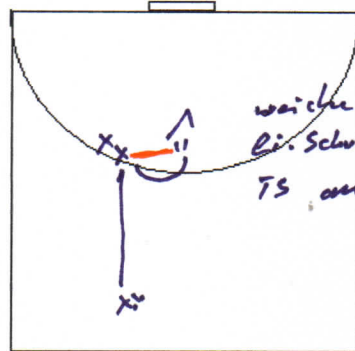

Di 15.40-17.45-GHZ

Halle 15.45-17.00
Athl 17.00-17.45
RK - LiB - LK - JK (Ath)

Sa 9.30-11.30-GHZ

Halle 9.30-11.00
Athl 11.00-11.30
SH - TD - MS - JK (Ath)

27.01.

Aufbau

Handwritten notes on the right side of the diagram, including 'x-x' and 'N'.